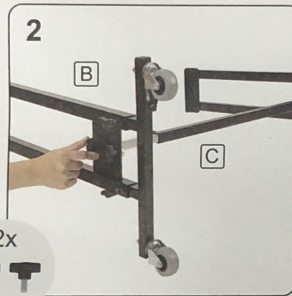

INSTALLATION GUIDE: HS-319

A

B

C

D

Suggested Length

Soprano	61.5 cm	(24 1/4")
Alto	63 cm	(24 3/4")
Bass	70.5 cm	(27 3/4")