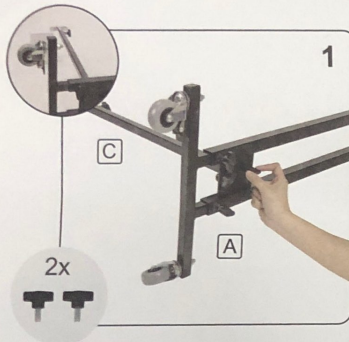

INSTALLATION GUIDE: HS-319

A

B

C

D

Suggested Length

Soprano	61.5 cm	(24 1/4")
Alto	63 cm	(24 3/4")
Bass	70.5 cm	(27 3/4")