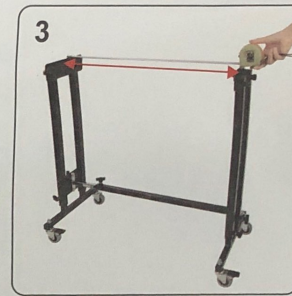

INSTALLATION GUIDE: HS-319

A

B

C

D

Suggested Length

Soprano	61.5 cm	(24 1/4")
Alto	63 cm	(24 3/4")
Bass	70.5 cm	(27 3/4")